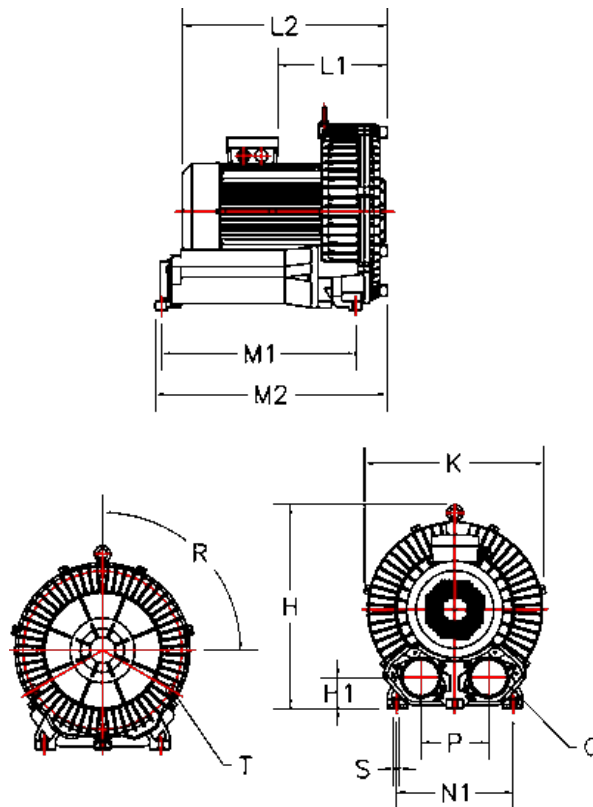

Data Sheet

Article number: 2761072955011

Description: KLEEblower KB729 5,5/6,3 kW
3x230/400V 50/60Hz Single stage with Klixon/built in bimetal switch

Measures

H = 512	N1 = 375
H1 = 96	Noise level dB 50/60Hz = 74/79
K = 464	P = 145
L1 = 248.5	Q = 2-PF 2 1/2" (NPT 2 1/2")
L2 = 495	R (degrees) = 3x120
M1 = 280	S = 4 x Ø15
M2 = 490	T = 3 - M12X1,75 - 20 dyb
N = 430	